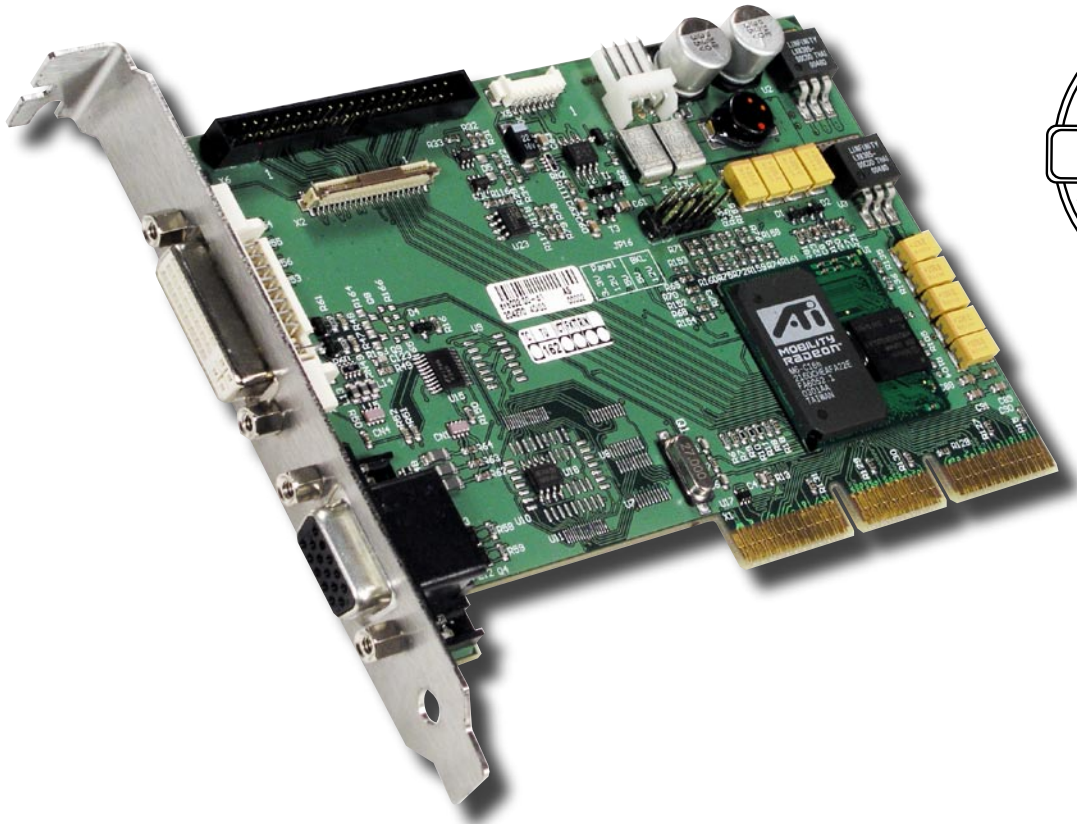

➤ dFLAT-AGP-1

- VGA/LCD-Controller: ATI Radeon Mobility M6/M7/M9
- 16/32/64 MB DDR video ram
- Comprehensive AGP support, including 2X and 4X mode
- 2D/3D graphics accelerator
- Resolution up to UXGA
- Integrated dual channel LVDS interface
- DVI & analog RGB output
- Powerful drivers for Win95, WIN98, NT4.0, WIN2000, WinCE, WinXP, WinME, LINUX

➤ Product Overview

dFLAT-AGP-1

- Supports TFT flat panels
- Simultaneous operation of display and CRT
- Dual LVDS output
- 2D/3D-Hardware graphics acceleration capabilities with MPEG-2 and DVD hardware decoder
- AGP 2.0 (4x) (1.5V, 3.3V)
- Internal flat panel support (JILI/ JILI40)
- DVI & VGA-output
- 16/32/64 MB DDR video ram
- Resolutions from 640x480 up to 1600x1280 (UXGA) with true color (16,7 M)
- JILI & JILI40 Interface

➤ Technical Data

➤ Electrical Specifications:

- Supply voltage:
 - +3.3V DC +/- 5%
 - +5.0V DC +/- 5%
 - (+12V for Backlight if necessary)
- Supply voltage principle:
 - 100 mV peak to peak 0 - 20 MHz
- VGA connector signals:
 - RGB output voltage
 - 0 - 0.755 V with 75 Ohm external termination
 - RGB output current
 - 0 - 20.14 mA