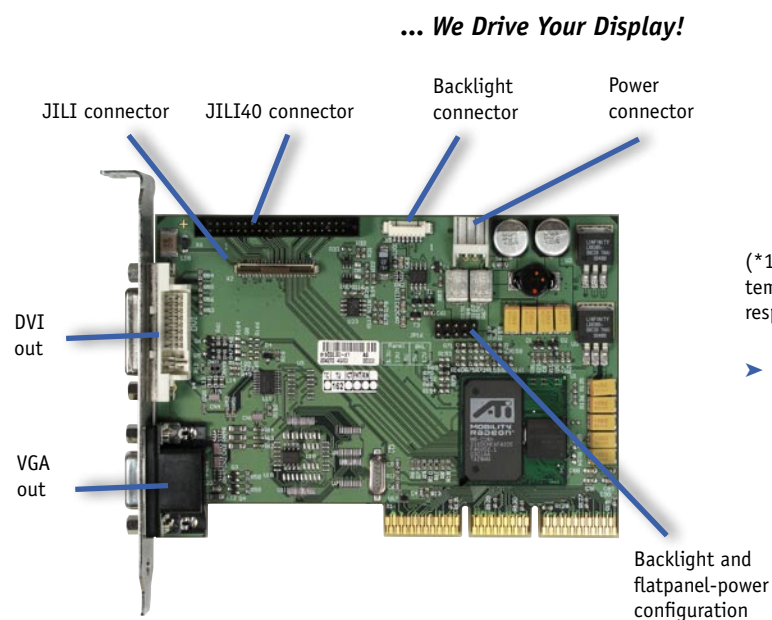

➤ dFLAT-AGP-1

- VGA/LCD-Controller: ATI Radeon Mobility M6/M7/M9
- 16/32/64 MB DDR video ram
- Comprehensive AGP support, including 2X and 4X mode
- 2D/3D graphics accelerator
- Resolution up to UXGA
- Integrated dual channel LVDS interface
- DVI & analog RGB output
- Powerful drivers for Win95, WIN98, NT4.0, WIN2000, WinCE, WinXP, WinME, LINUX

➤ Product Overview

dFLAT-AGP-1

- Supports TFT flat panels
- Simultaneous operation of display and CRT
- Dual LVDS output
- 2D/3D-Hardware graphics acceleration capabilities with MPEG-2 and DVD hardware decoder
- AGP 2.0 (4x) (1.5V, 3.3V)
- Internal flat panel support (JILI/ JILI40)
- DVI & VGA-output
- 16/32/64 MB DDR video ram
- Resolutions from 640x480 up to 1600x1280 (UXGA) with true color (16,7 M)
- JILI & JILI40 Interface

➤ Technical Data

➤ Electrical Specifications:

- Supply voltage:
 - +3.3V DC +/- 5%
 - +5.0V DC +/- 5%
 - (+12V for Backlight if necessary)
- Supply voltage principle:
 - 100 mV peak to peak 0 - 20 MHz
- VGA connector signals:
 - RGB output voltage
 - 0 - 0.755 V with 75 Ohm external termination
 - RGB output current
 - 0 - 20.14 mA